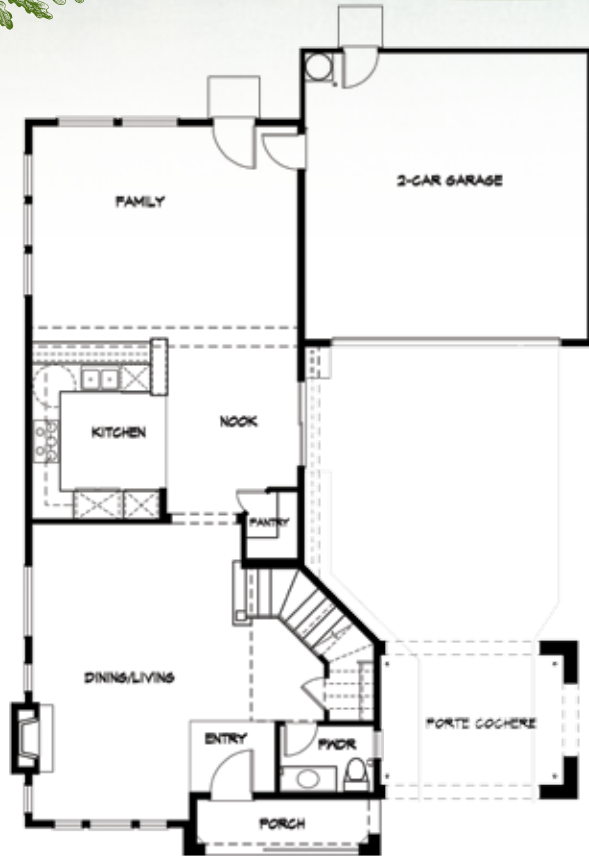

# THE CHESTNUT

4 Bedroom + Loft  
2.5 Bath  
Approx. 2,435 sq. ft.

In an effort to improve its product, Pinn Brothers reserves the right to change floor plans, elevations, features, specifications, prices, and availability without prior notice. Floor plans are artist's conceptions. Ceilings, windows, decks and front entry doors may vary per elevation. Square footages are per architects estimate.