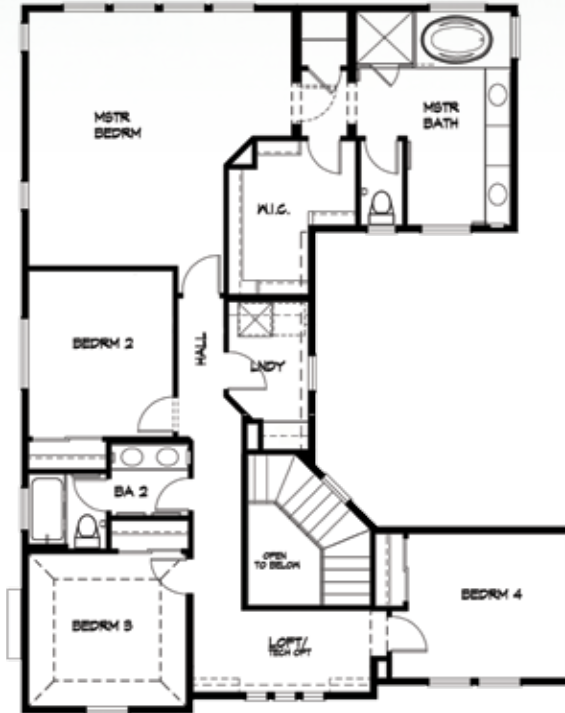

# THE CHESTNUT

4 Bedroom + Loft  
2.5 Bath  
Approx. 2,435 sq. ft.

In an effort to improve its product, Pinn Brothers reserves the right to change floor plans, elevations, features, specifications, prices, and availability without prior notice. Floor plans are artist's conceptions. Ceilings, windows, decks and front entry doors may vary per elevation. Square footages are per architects estimate.