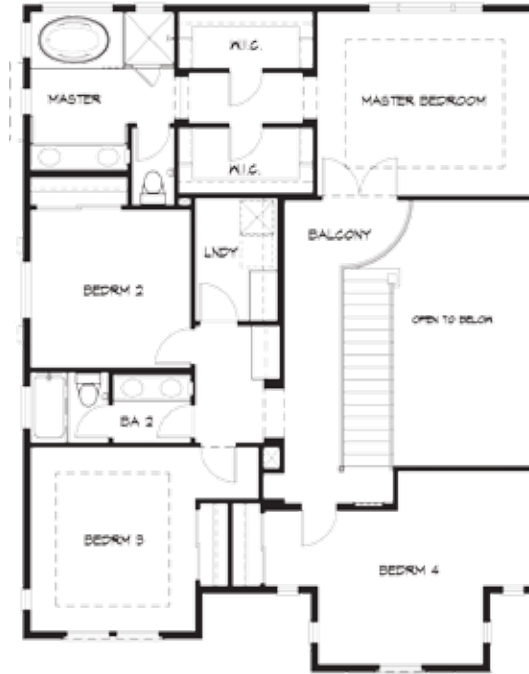

THE SYCAMORE

In an effort to improve its product, Pinn Brothers reserves the right to change floor plans, elevations, features, specifications, prices, and availability without prior notice. Floor plans are artist's conceptions. Ceilings, windows, decks and front entry doors may vary per elevation. Square footages are per architects estimate.

5 Bedroom
3 Bath
Approx. 2,677 sq. ft.