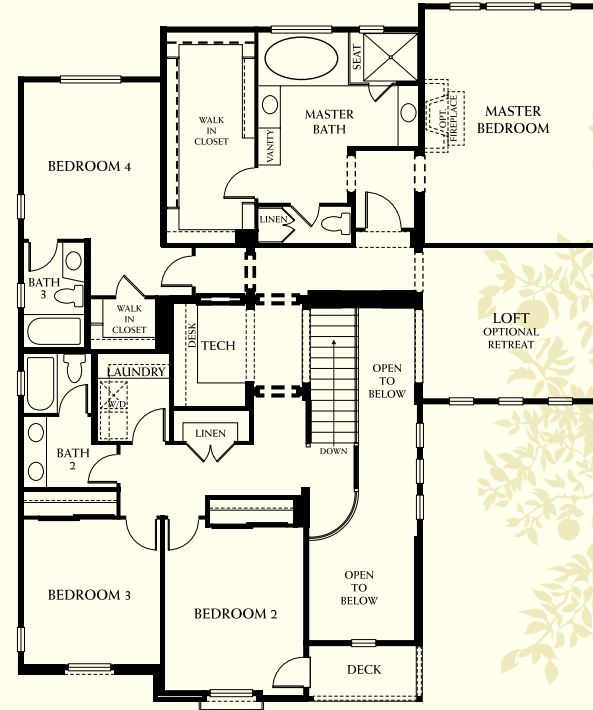

the springcrest

5 Bedroom with Loft and Super Family Room • 4.5 Bath • Approx. 3,766 sq. ft.