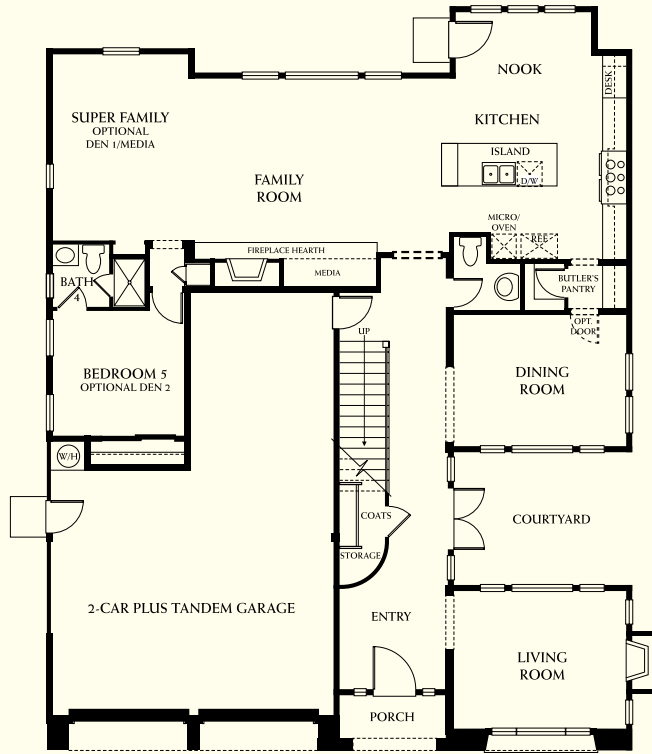

the springcrest

5 Bedroom with Loft and Super Family Room • 4.5 Bath • Approx. 3,766 sq. ft.

FIRST FLOOR